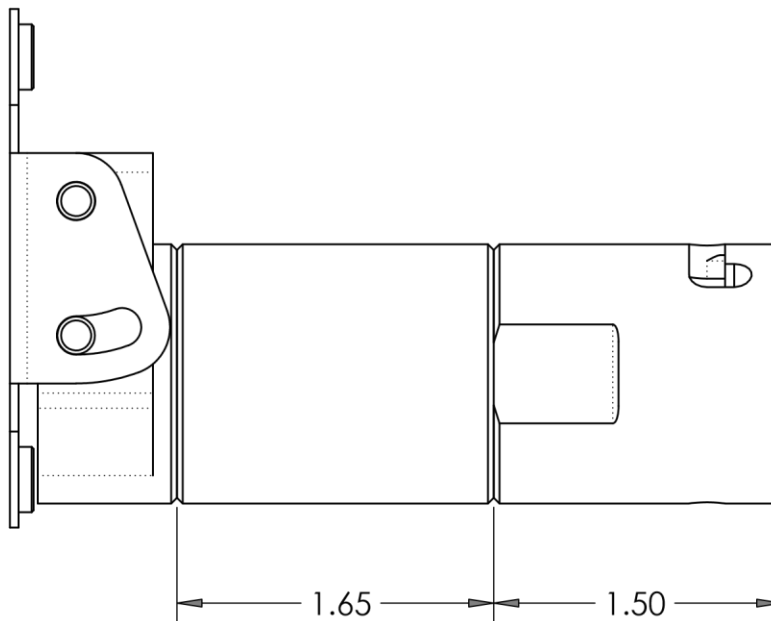

G22 430i M-Sport 2021+
G22 M440i 2021+