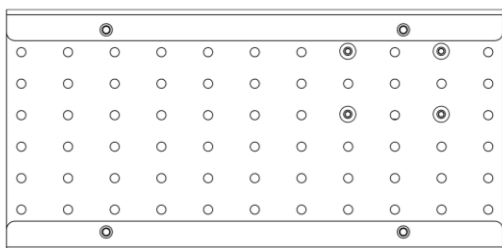

Plate Position

Tilt

F90 M5 2021+

Plate Position

Tilt

G11/G12 7-Series 2016+

Plate Position

Tilt

G11/G12 Alpina B7 2016+

Plate Position

Tilt

G14/G15/G16 8-Series 2019+  
Plate Position

Tilt

G29 Z4 2019+  
Plate Position

Tilt

**Coming Soon**