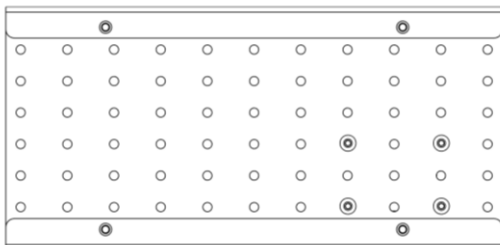

Plate Position

Tilt

F82/F83 M4 2014-2020

Plate Position

Tilt

G82 M4 2021+

Plate Position

Tilt

G30 530i 2017+

Plate Position

Tilt

**Coming Soon**

G30 M550i 2018+

Plate Position

Tilt

F90 M5 2017-2020

Plate Position

Tilt

F90 M5 2021+

Plate Position

Tilt

G11/G12 7-Series 2016+

Plate Position

Tilt