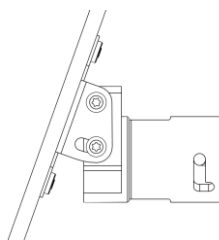

F80 M3 2014-2018

Plate Position

Tilt

Coming Soon

G80 M3 2021+

Plate Position

Tilt